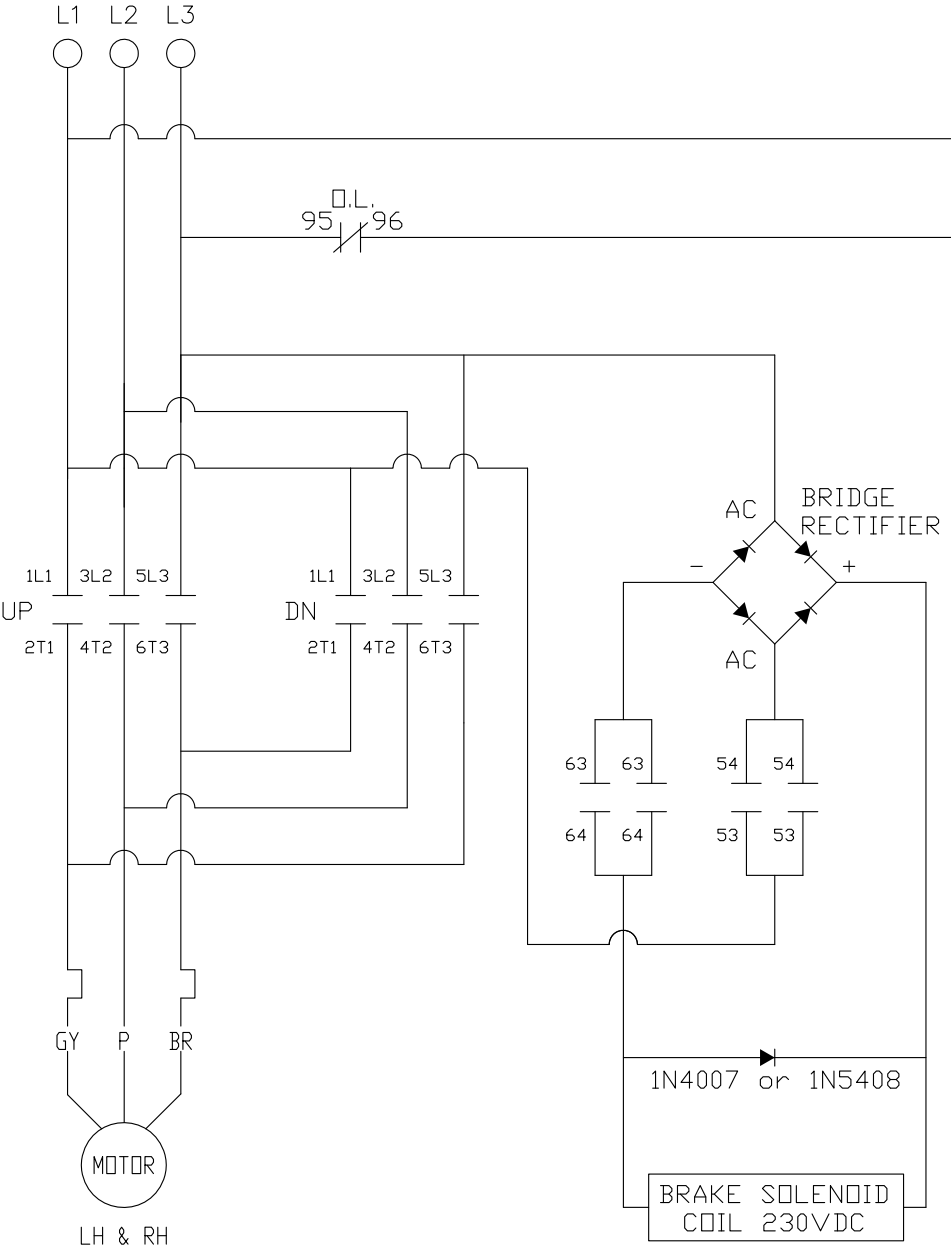

### SG Operator 230VAC 3 Phase For 2HP

CEDB 306

1	3	3	3	1	2	1	2	3	1	1			
1	2	3	4	4A	5	6	7	8	9	10	11	12	13