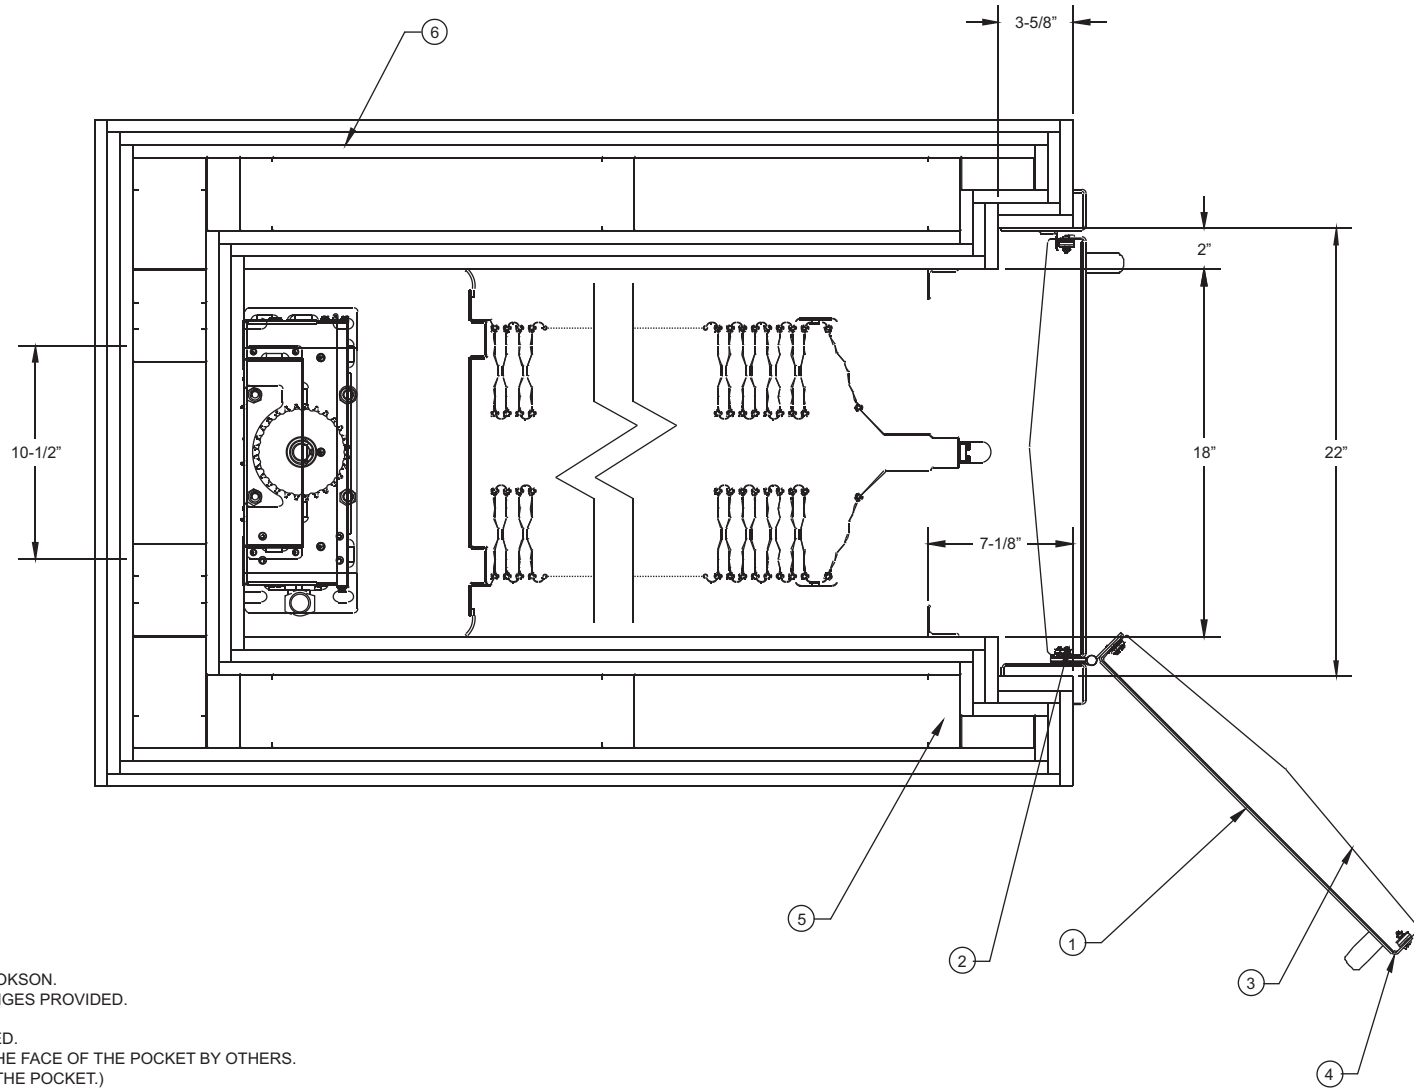

FIRE KONTROL™ , PLAN OF OPENING, POCKET COVER DOOR BY COOKSON, FOR UNITS UP TO 12' IN HEIGHT

- NOTES:
1. POCKET COVER DOOR BY COOKSON.
  2. REVERSE-ACTION SPRING HINGES PROVIDED.
  3. BUMPERS PROVIDED.
  4. MAGNETIC CATCHES PROVIDED.
  5. STUD PLACED 5-1/16" FROM THE FACE OF THE POCKET BY OTHERS.  
(TYPICAL ON BOTH SIDES OF THE POCKET.)
  6. PROVIDE FIRE RATED CONSTRUCTION CORRESPONDING TO RATING REQUIRED FOR OPENING BY OTHERS.