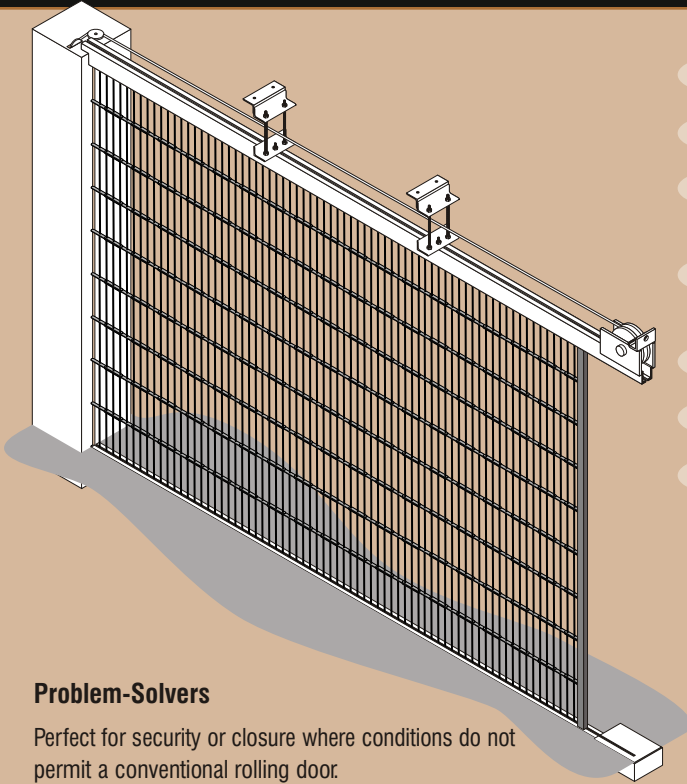

SIDE COILING CLOSURES

24

- Minimum head room clearance required
- Top and bottom track for maximum security
- Exclusive top and bottom cable mechanism to ensure consistent operation for the life of the product and reduce the need for frequent maintenance
- Top track adjustment rods facilitate installation and allow for adjustment after installation
- Bottom cable cleanout box reduces maintenance
- Can be designed for single or multiple curved or straight openings
- Available with many curtain types
 - Steel slats for a solid closure
 - Grille for security with ventilation
 - Wood for a solid closure of elegance

Problem-Solvers

Perfect for security or closure where conditions do not permit a conventional rolling door.

SINGLE

BI-PARTING

SINGLE WITH CURVE

PATTERN 5015 TO BE USED ON CURVED GRILLES

TYPICAL DETAILS